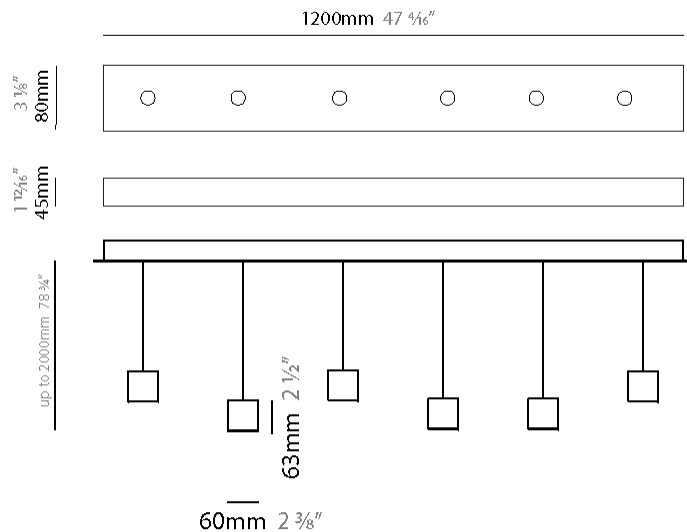

1. To build a product code in our configurator select the specify button on the base model # product page
2. To build a manual product code on this datasheet choose from the options listed below in blue font and add the suffix to the base model #

GENERAL

Series: Match
Subseries: Match 6 Light
Brand: Quasar
Division: Design
Mounting Type: Suspension
Mounting Location: Ceiling
Subcategory: Pendant

PHYSICAL

Shape: Rectangle
Length (mm): 1200
Length (in): 47 1/4
Width (mm): 80
Width (in): 3 1/8
Height (mm): 63
Height (in): 2 1/2
Max. Overall Height (mm): 2063
Max. Overall Height (in): 81 1/4
Light Distribution: Downlight
Weight (kg): 4
Weight (lbs): 8.82
Diffuser: Acrylic - See Finish Options
Fixture Finish: RED / ORG / YEL / GRN / LBL / TRA
Fixture Material: Aluminum
Cable Details: 2000mm Cable

ELECTRICAL

Lamp Type: LED
Input Wattage (W): 24
Total Output Wattage (W): 18.6
Dimming: Phase Dimming (120Vac Only)
Driver Included: Yes
Driver Location: Integrated
Driver Type: Constant Current - Universal
Driver Class: Class 2
Input Voltage (V): 120 - 277
Constant Current (MA): 350
Upon Request: (Not included - see components) Integral: Phase dimming @120Vac only

LED

Number of LEDs: 6
Color Temperature (°K): 2700
Max. Delivered Lumen (lm): 1650
CRI: >90 CRI
Lamp Life (hrs): 50000

OPTICAL

RATINGS AND CERTIFICATIONS

Certified By: Certified for North American Standards
IP rating: IP20