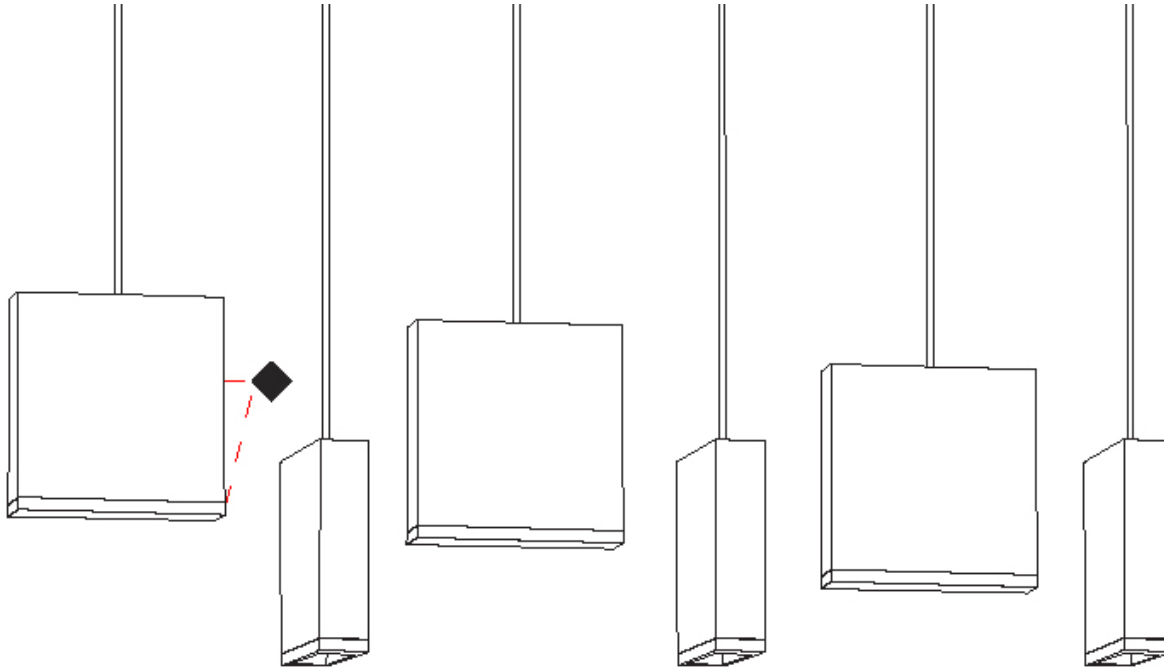

MATCH 6 LIGHT SUSPENSION

D101472-

PROJECT	_____
TYPE	_____
SPECIFIER	_____
QUANTITY	_____
DATE	_____

D