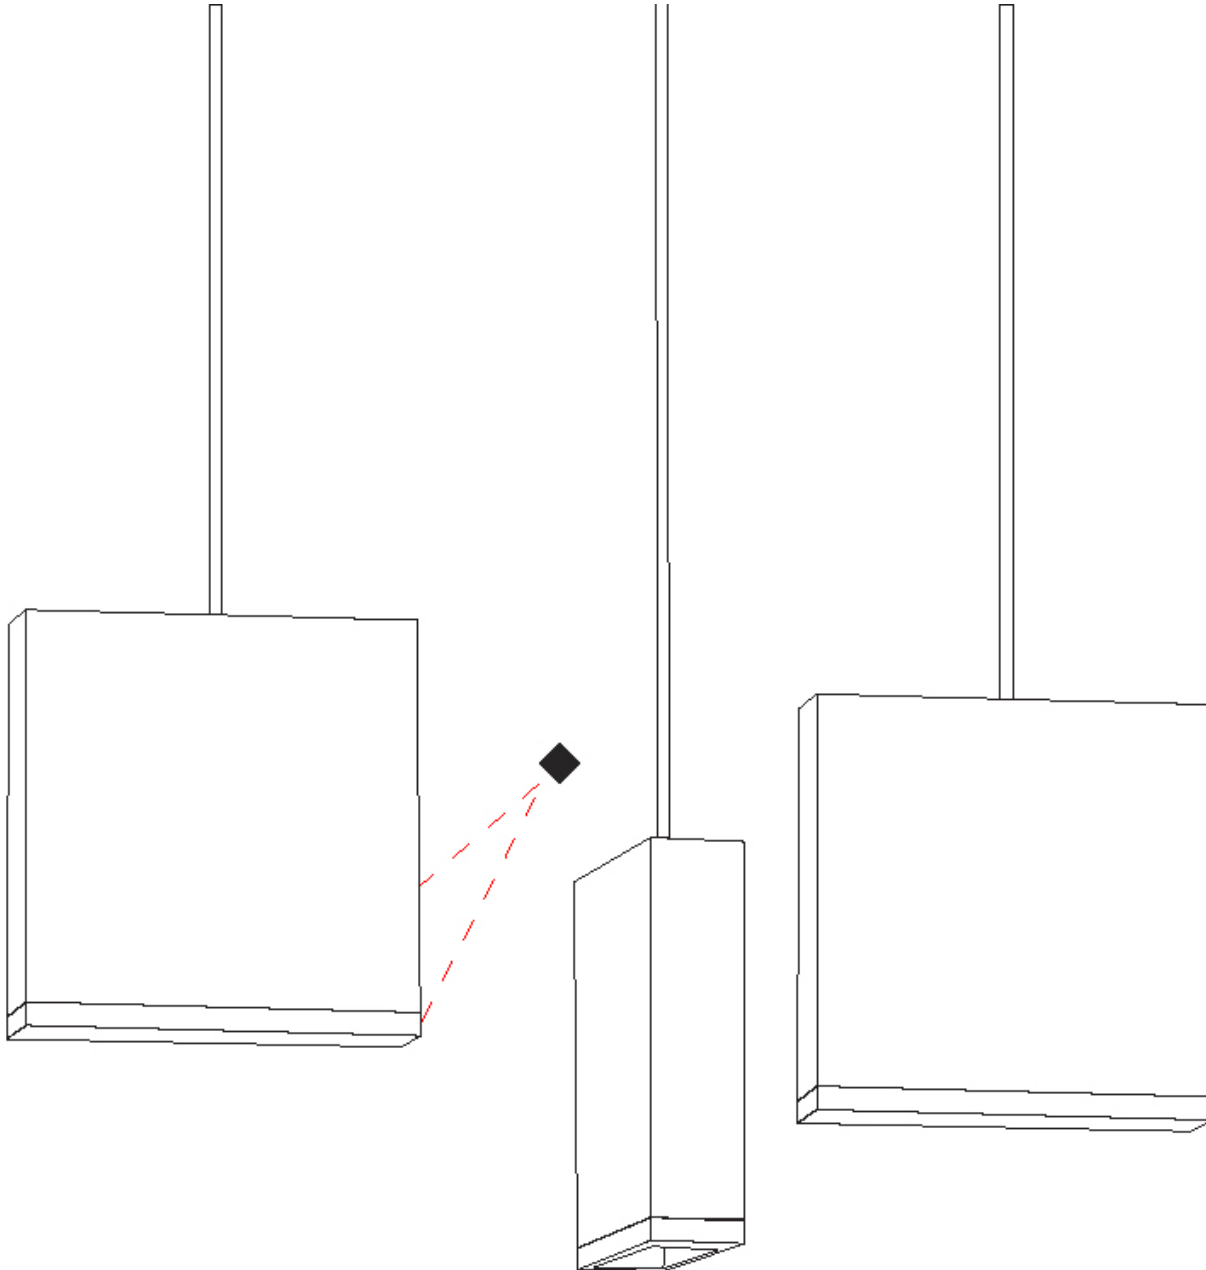

MATCH 3 LIGHT SUSPENSION

D101469-

PROJECT
TYPE
SPECIFIER
QUANTITY
DATE

D